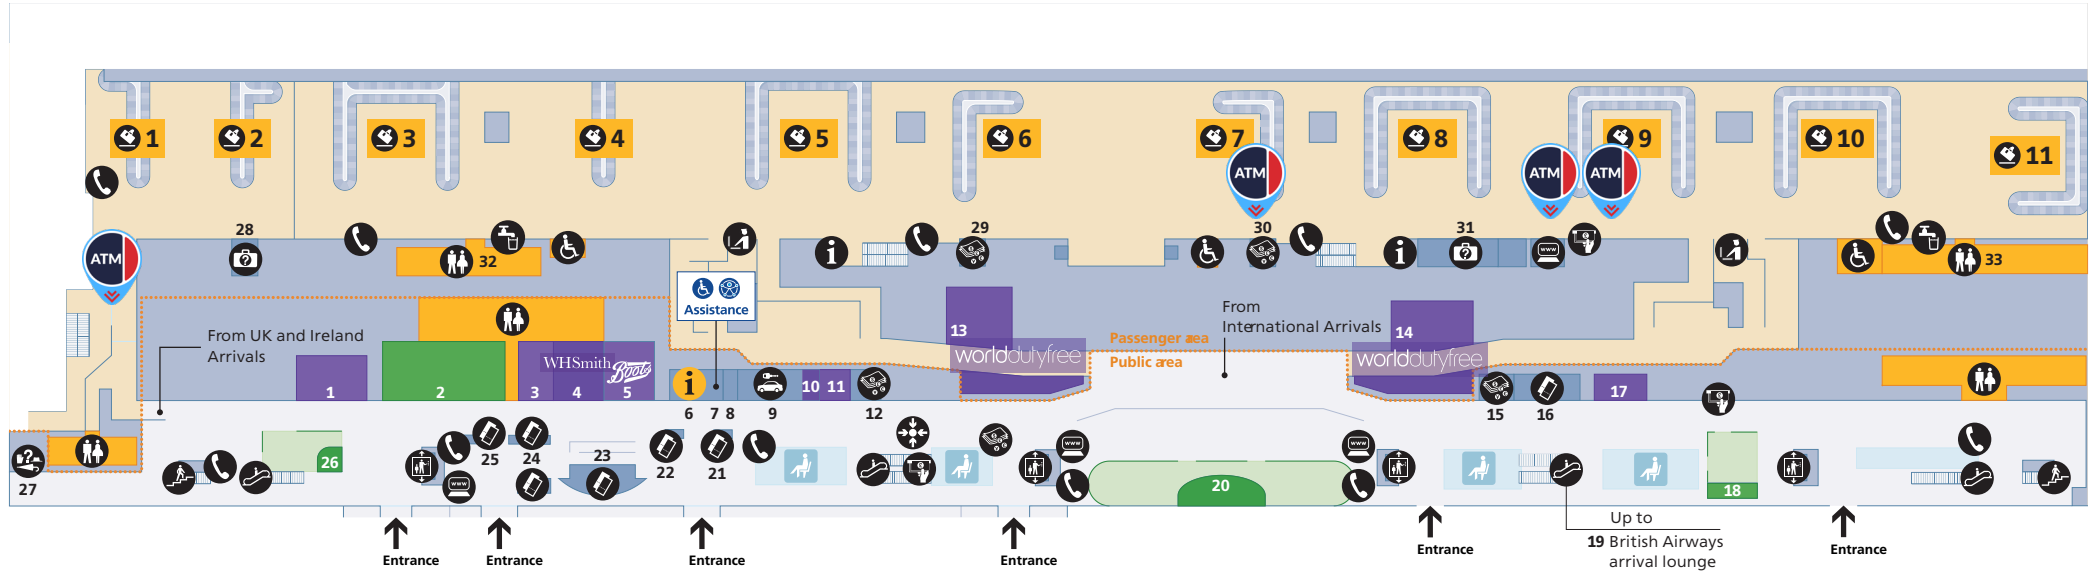

Level 3 (Check-in level)

Location of a Click and Collect ATM

Terminal 5

Departures

Level 2 (Gates A1–A23)

Location of a Click and Collect ATM

Travelex

worldwide
money

ATMs

Terminal 5

Departures

Terminal 5B (Gates B32–B48)

Location of a Click and Collect ATM

Travelex

worldwide
money

ATMs

Terminal 5

Departures

Terminal 5C (Gates C52–C66)

Location of a Click and Collect ATM

Terminal 5

Arrivals
Ground floor

Location of a Click and Collect ATM

Terminal 5

Arrivals (Onward travel)

Ground floor

Location of a Click and Collect ATM