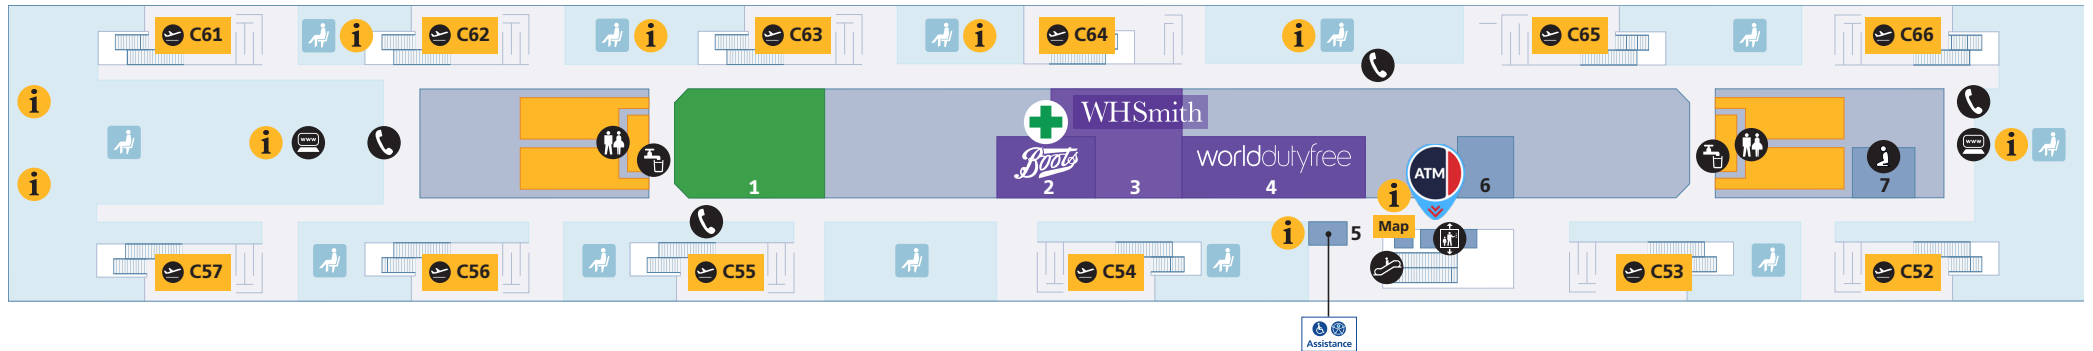

Level 3 (Check-in level)

Location of a Click and Collect ATM

Terminal 5

Departures

Level 2 (Gates A1–A23)

Location of a Click and Collect ATM

Travelex

worldwide
money

ATMs

Terminal 5

Departures

Terminal 5B (Gates B32–B48)

Location of a Click and Collect ATM

Travelex

worldwide
money

ATMs

Terminal 5

Departures

Terminal 5C (Gates C52–C66)

Location of a Click and Collect ATM

Terminal 5

Arrivals
Ground floor

Location of a Click and Collect ATM

Terminal 5

Arrivals (Onward travel)

Ground floor

Location of a Click and Collect ATM