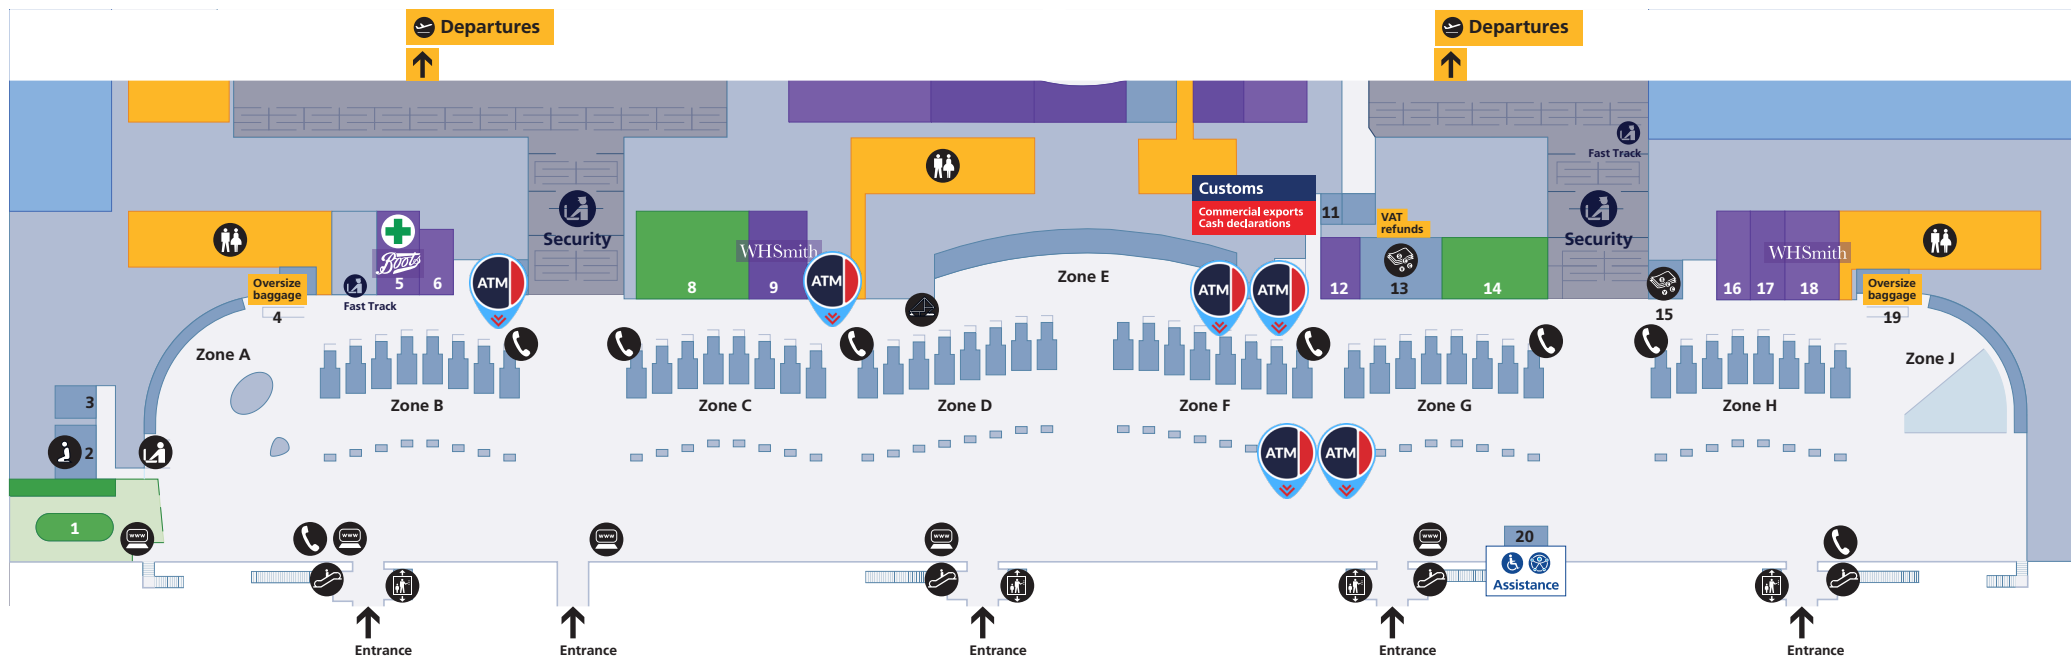

Terminal 5

Check-in
Level 3

Location of a Click and Collect ATM

Travelex

worldwide
money

ATMs

Terminal 5

Departures

Level 3 (Check-in level)

Location of a Click and Collect ATM

Terminal 5

Departures

Level 2 (Gates A1–A23)

Location of a Click and Collect ATM

Travelex

worldwide
money

ATMs

Terminal 5

Departures

Terminal 5B (Gates B32–B48)

Location of a Click and Collect ATM

Travelex

worldwide
money

ATMs

Terminal 5

Departures

Terminal 5C (Gates C52–C66)

Location of a Click and Collect ATM

Terminal 5

Arrivals
Ground floor

Location of a Click and Collect ATM

Terminal 5