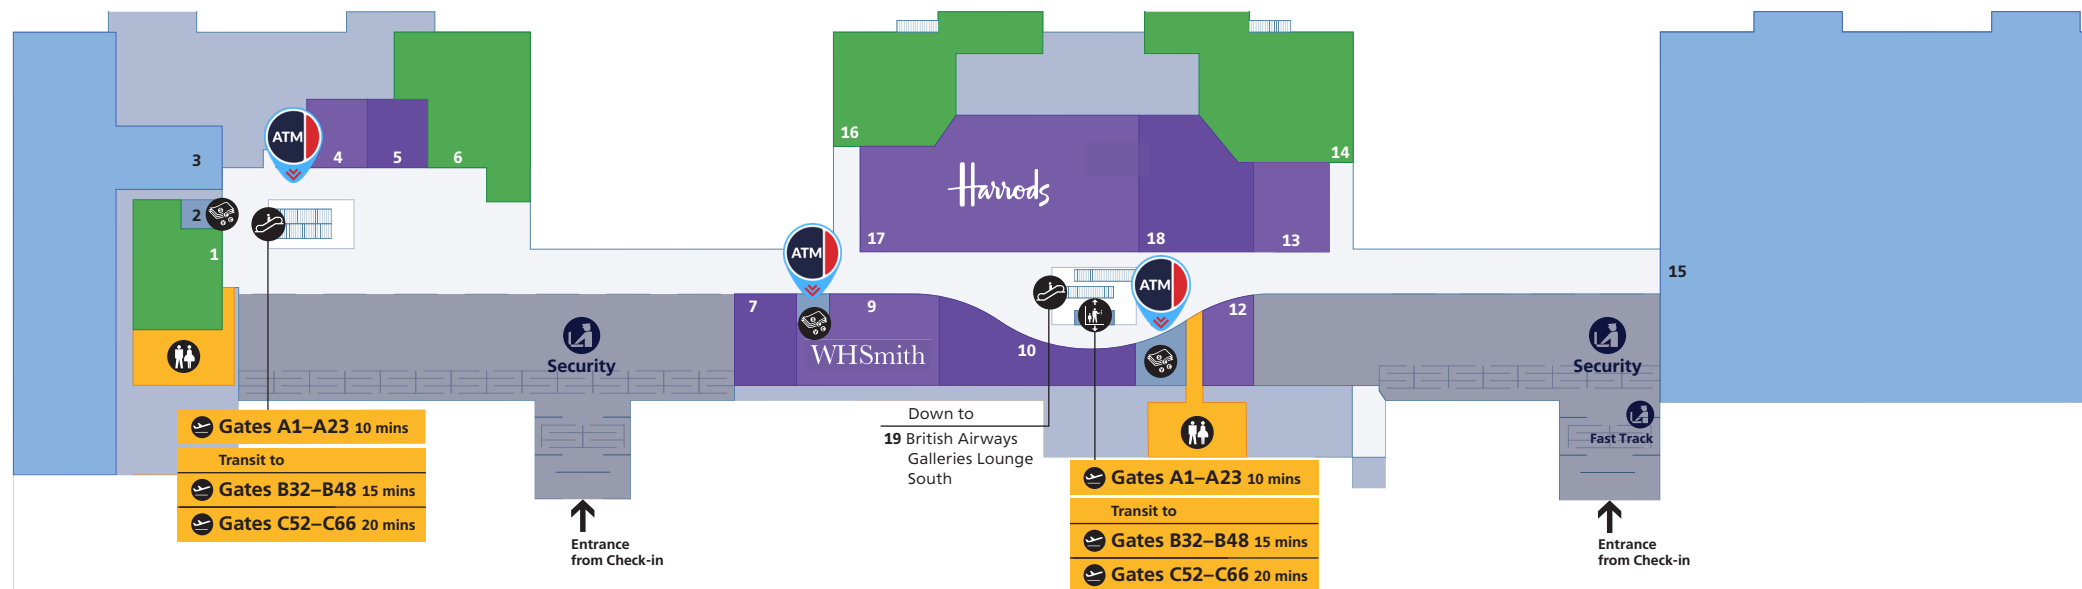

Terminal 5

Check-in
Level 3

Location of a Click and Collect ATM

Travelex

worldwide
money

ATMs

Terminal 5

Departures

Level 3 (Check-in level)

Location of a Click and Collect ATM

Terminal 5

Departures

Level 2 (Gates A1–A23)

Location of a Click and Collect ATM

Travelex

worldwide
money

ATMs

Terminal 5

Departures

Terminal 5B (Gates B32–B48)

Location of a Click and Collect ATM

Travelex

worldwide
money

ATMs

Arrivals (Onward travel)

Ground floor

Location of a Click and Collect ATM