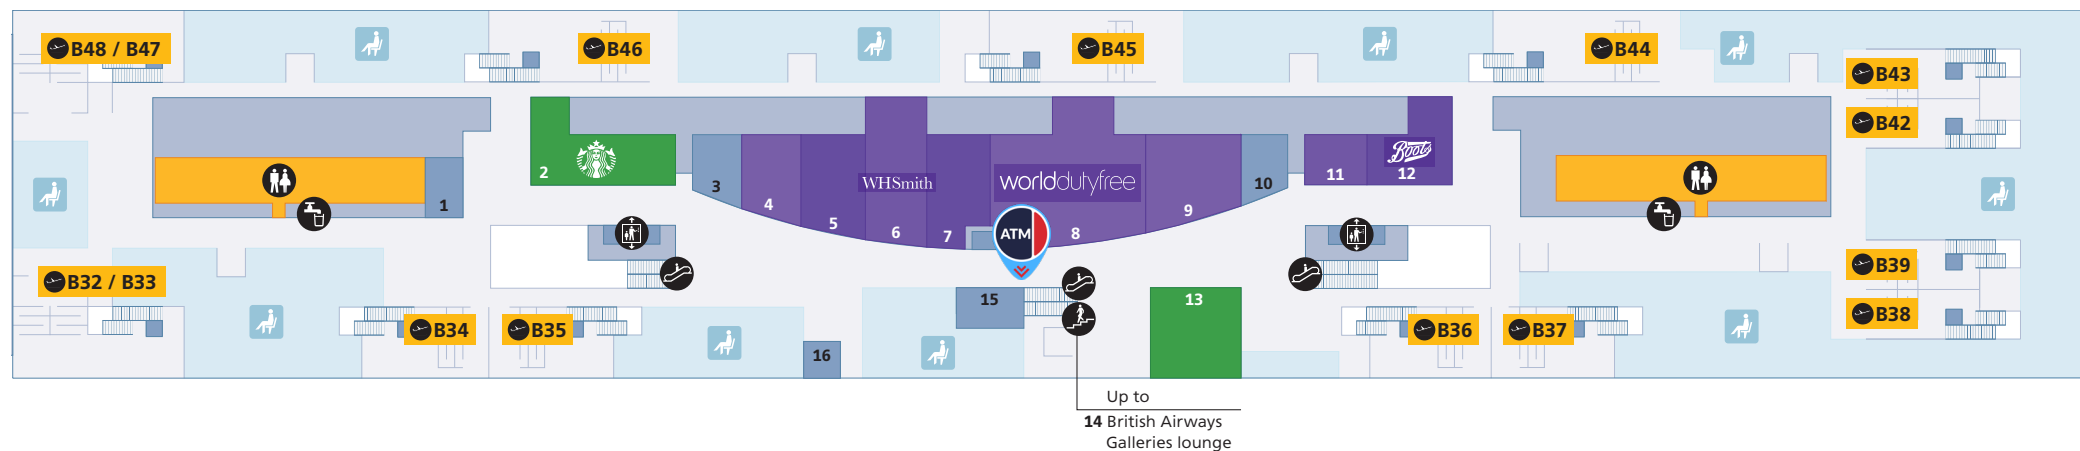

Level 3 (Check-in level)

Location of a Click and Collect ATM

Terminal 5

Departures

Level 2 (Gates A1–A23)

Location of a Click and Collect ATM

Travelex

worldwide
money

ATMs

Terminal 5

Departures

Terminal 5B (Gates B32–B48)

Location of a Click and Collect ATM

Travelex

worldwide
money

ATMs

Terminal 5

Departures

Terminal 5C (Gates C52–C66)

Location of a Click and Collect ATM

Terminal 5

Arrivals
Ground floor

Location of a Click and Collect ATM

Terminal 5

Arrivals (Onward travel)

Ground floor

Location of a Click and Collect ATM