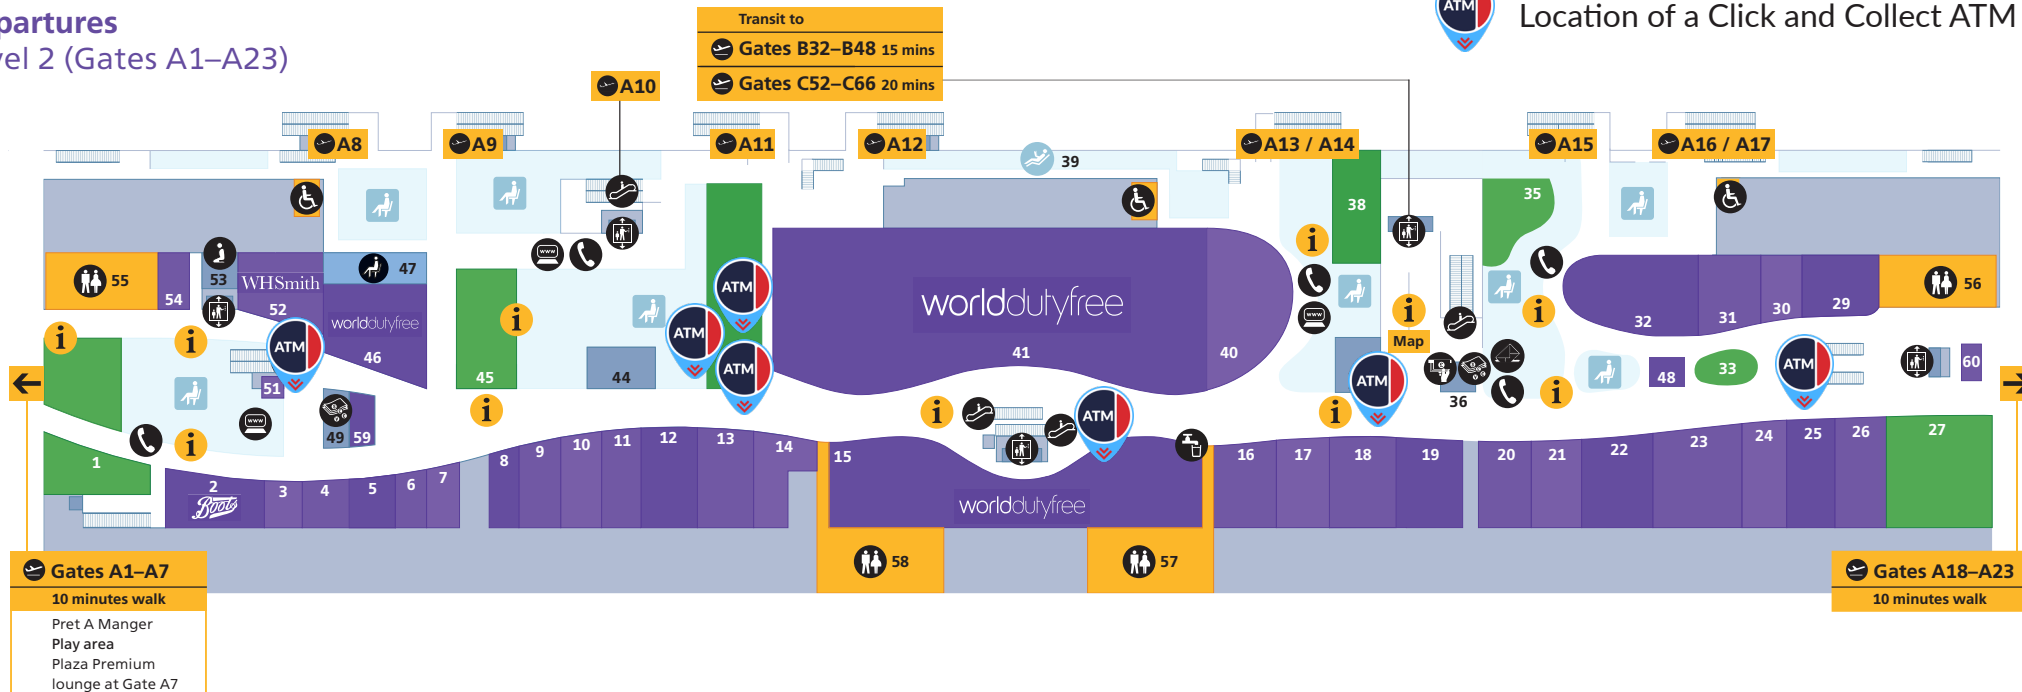

Level 3 (Check-in level)

Location of a Click and Collect ATM

Terminal 5

Departures

Level 2 (Gates A1–A23)

Location of a Click and Collect ATM

Travelex

worldwide
money

ATMs

Terminal 5

Departures

Terminal 5B (Gates B32–B48)

Location of a Click and Collect ATM

Travelex

worldwide
money

ATMs

Terminal 5

Departures

Terminal 5C (Gates C52–C66)

Location of a Click and Collect ATM

Terminal 5

Arrivals
Ground floor

Location of a Click and Collect ATM

Terminal 5

Arrivals (Onward travel)

Ground floor

Location of a Click and Collect ATM