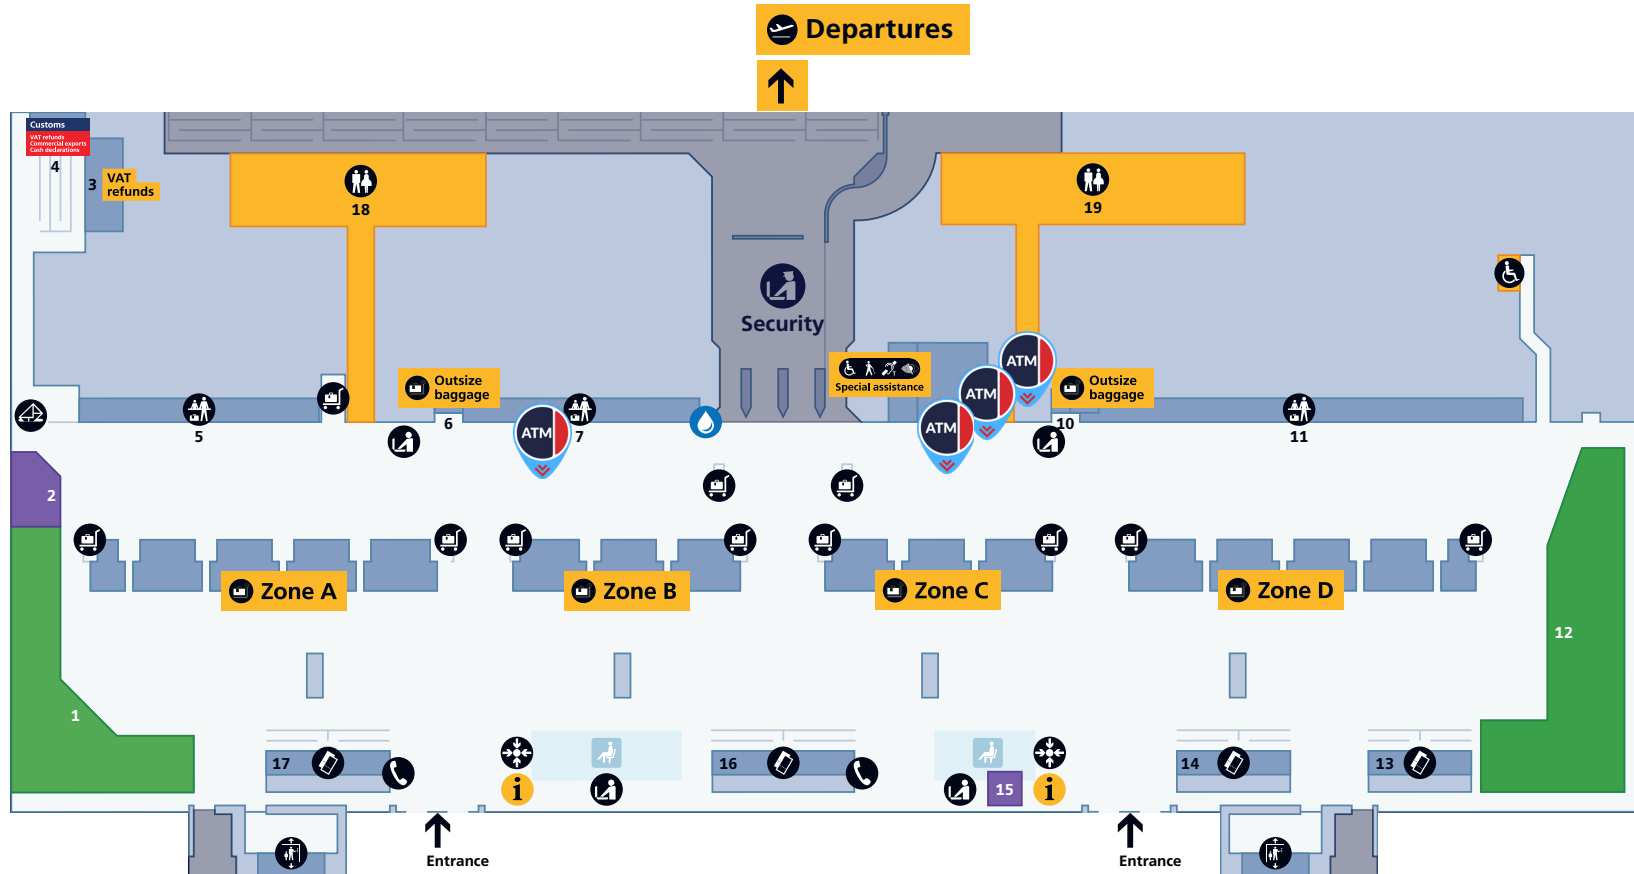

Terminal 2

Check-in
Level 5

ATMs

Location of a Click and Collect ATM

Terminal 2

Departures

Level 5 (Check-in level)

ATMs

Location of a Click and Collect ATM

Terminal 2

Departures

Level 4 (Gates A1–A26)

ATMs

Location of a Click and Collect ATM

Terminal 2

Departures

Terminal 2B (Gates B31–B49)

ATMs

Location of a Click and Collect ATM

Terminal 2

Arrivals
Level 1

* T2 Central Bus Station

ATMs

Location of a Click and Collect ATM