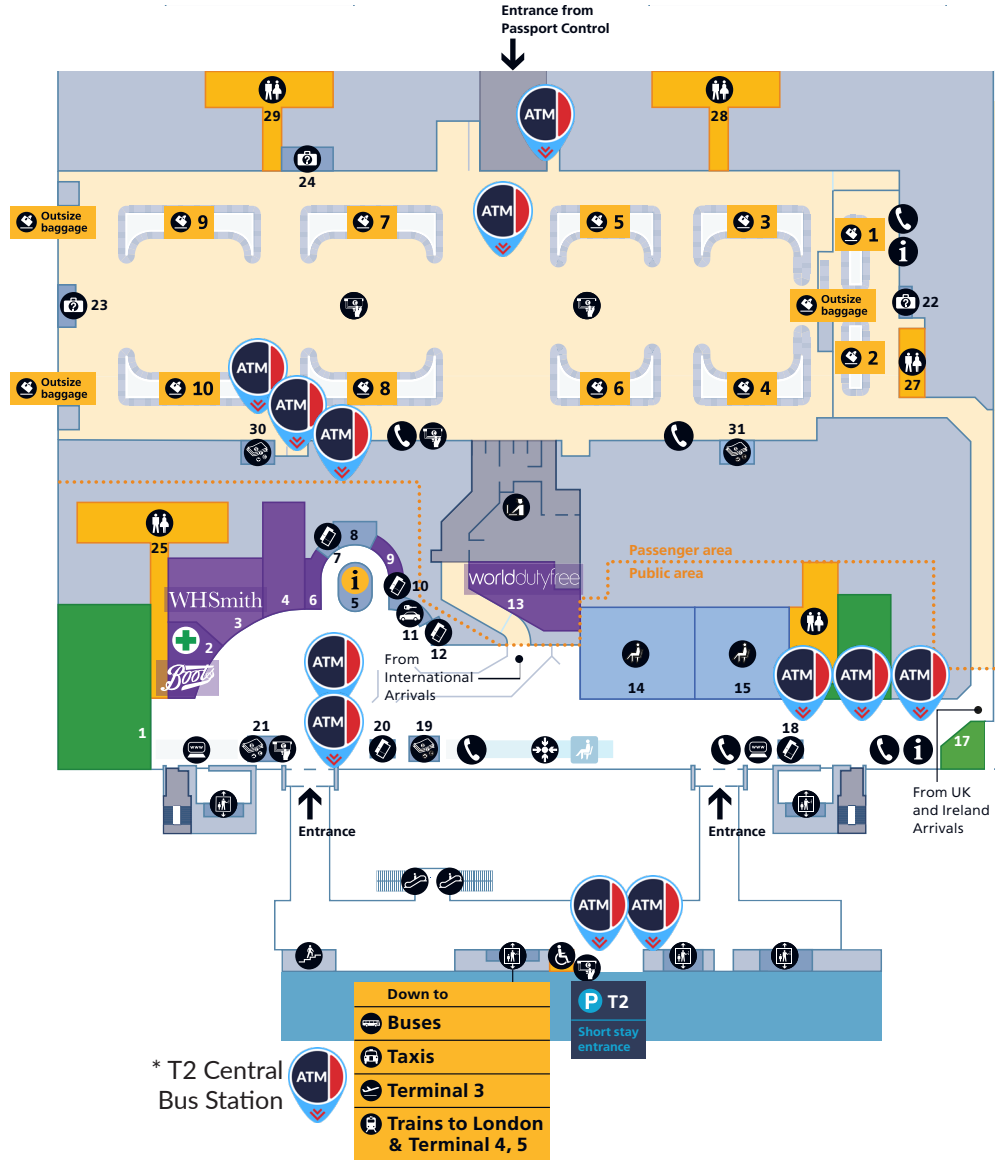

Terminal 2

Check-in
Level 5

ATMs

Location of a Click and Collect ATM

Terminal 2

Departures

Level 5 (Check-in level)

ATMs

Location of a Click and Collect ATM

Terminal 2

Departures

Level 4 (Gates A1–A26)

ATMs

Location of a Click and Collect ATM

Terminal 2

Departures

Terminal 2B (Gates B31–B49)

ATMs

Location of a Click and Collect ATM

Terminal 2

Arrivals
Level 1

* T2 Central Bus Station

ATMs

Location of a Click and Collect ATM