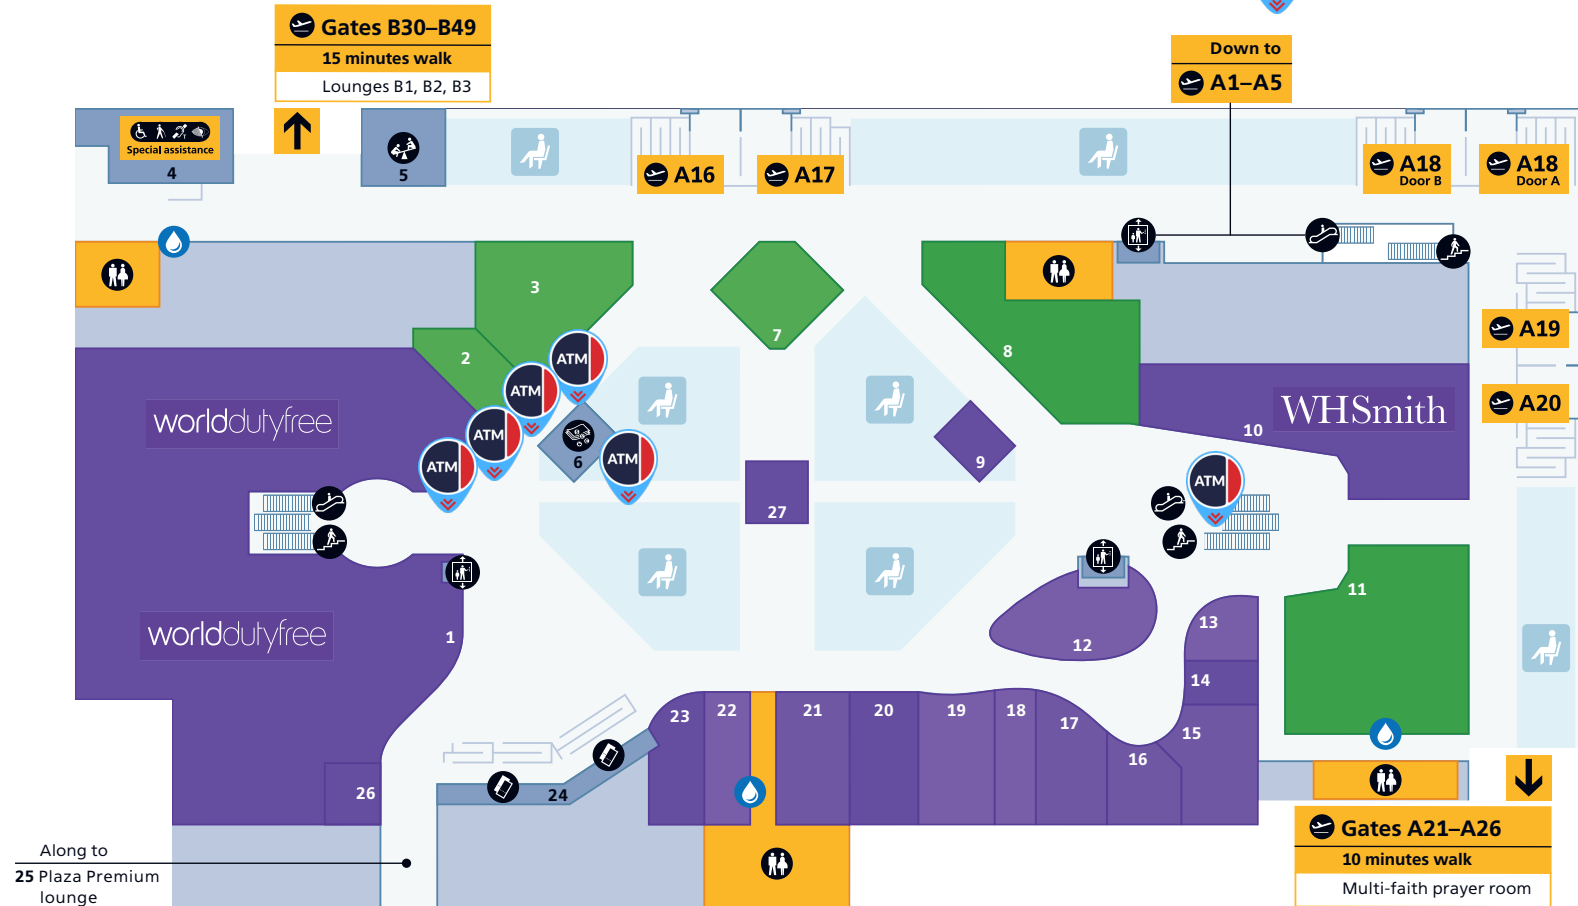

Terminal 2

Check-in
Level 5

ATMs

Location of a Click and Collect ATM

Terminal 2

Departures

Level 5 (Check-in level)

ATMs

Location of a Click and Collect ATM

Terminal 2

Departures

Level 4 (Gates A1–A26)

ATMs

Location of a Click and Collect ATM

Terminal 2

Departures

Terminal 2B (Gates B31–B49)

ATMs

Location of a Click and Collect ATM

Terminal 2

Arrivals
Level 1

* T2 Central Bus Station

ATMs

Location of a Click and Collect ATM