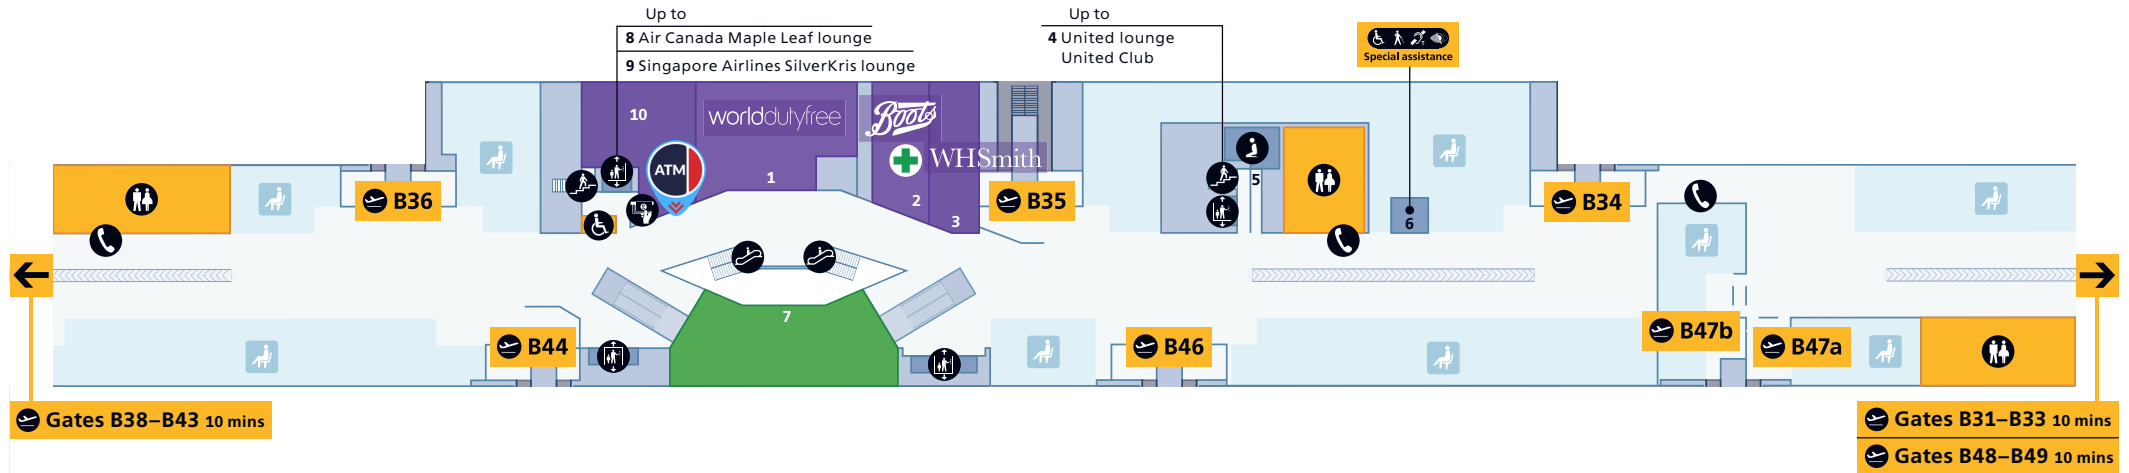

Terminal 2

Check-in
Level 5

ATMs

Location of a Click and Collect ATM

Terminal 2

Departures

Level 5 (Check-in level)

ATMs

Location of a Click and Collect ATM

Terminal 2

Departures

Level 4 (Gates A1–A26)

ATMs

Location of a Click and Collect ATM

Terminal 2

Departures

Terminal 2B (Gates B31–B49)

ATMs

Location of a Click and Collect ATM

Terminal 2

Arrivals
Level 1

* T2 Central Bus Station

ATMs

Location of a Click and Collect ATM