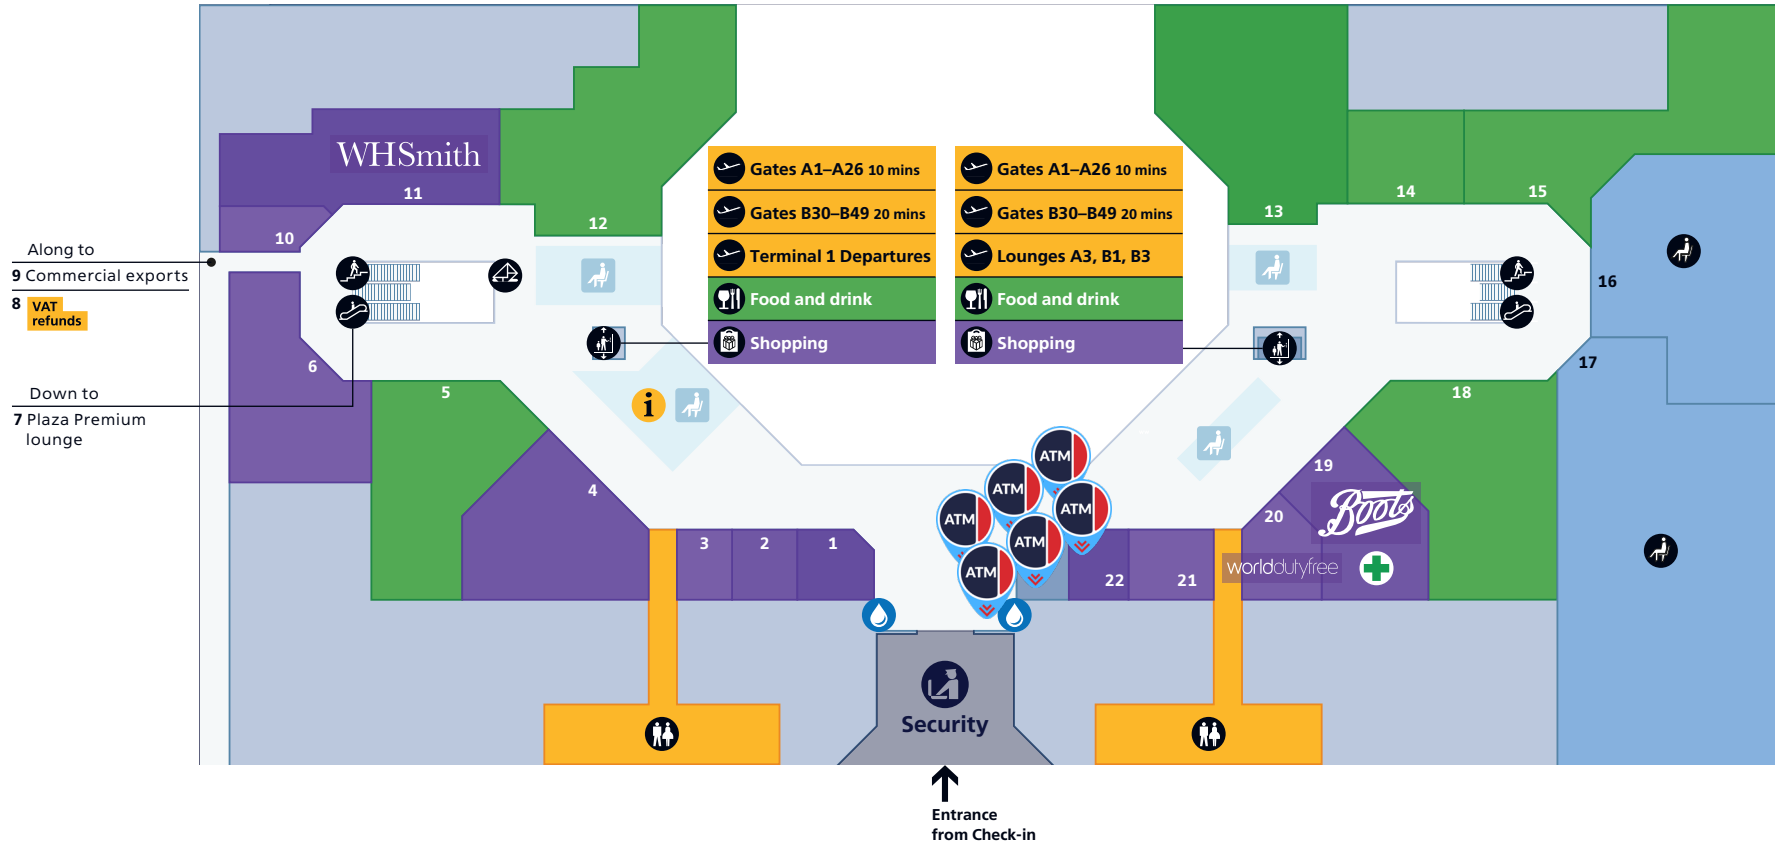

Terminal 2

Check-in
Level 5

ATMs

Location of a Click and Collect ATM

Terminal 2

Departures

Level 5 (Check-in level)

ATMs

Location of a Click and Collect ATM

Terminal 2

Departures

Level 4 (Gates A1–A26)

ATMs

Location of a Click and Collect ATM

Terminal 2

Departures

Terminal 2B (Gates B31–B49)

ATMs

Location of a Click and Collect ATM

Terminal 2

Arrivals
Level 1

* T2 Central Bus Station

ATMs

Location of a Click and Collect ATM